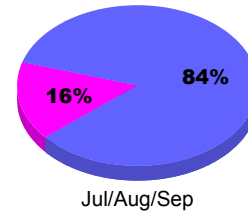

Gender Comparison 2011-2012