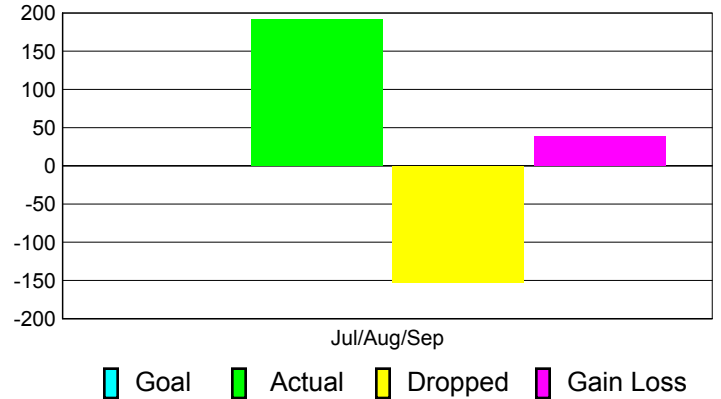

### YTD Status Quo Clubs 2011-2012

Status Quo Clubs Compared to Status Quo Members

## MEMBERSHIP

**Membership Results**  
2011-2012

**Membership**  
2010-2011

Month	Net Memb Goal	Actual New Memb	Actual Dropped Memb	Gain/Loss of Memb	Gain/Loss of Memb
Jul/Aug/Sep		192	-153	39	52
<b>Totals</b>		<b>192</b>	<b>-153</b>	<b>39</b>	<b>52</b>

### Membership Results 2011-2012

Goal, New, Dropped, Gain/Loss

### Comparison of Membership Gain/Loss

Current Year Compared to the Previous Year